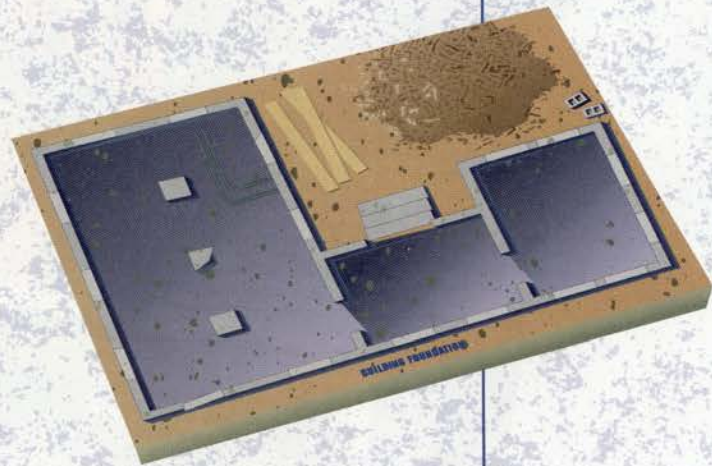

Item # 7-21902

Suggested Retail: $99.95