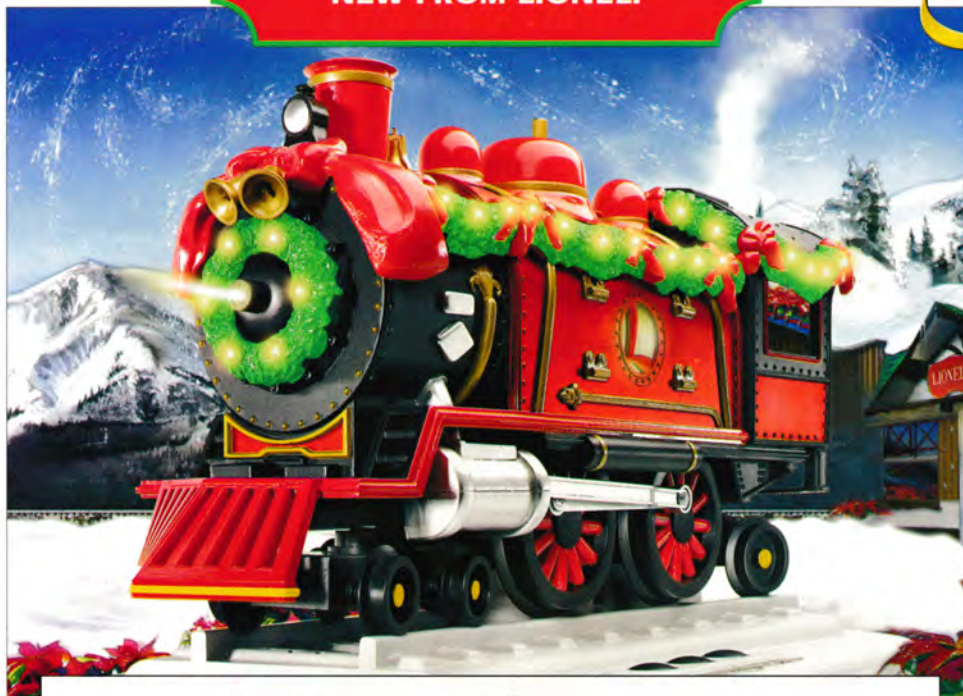

INTRODUCING
THE "RUN-IN-PLACE" HOLIDAY
TRADITION TRAIN DISPLAY
NEW FROM LIONEL!

NEW!

THE LIONEL
Holiday Tradition
TRAIN DISPLAY

This brightly decorated G-gauge Lionel train display is ready to provide hours of holiday fun at the touch of a button. Press a button and the locomotive starts up like an authentic Lionel train. The wheels turn. The engine chuffs. The whistle sounds. Just like the Lionel engine running under your Christmas tree. Press another button and listen to two classic holiday favorites. Press a third button and hear Santa wishing everyone in your home a Merry Christmas! Now you can have the sights and sounds of a Lionel Christmas right on your mantle or holiday table.

"RUN-IN-PLACE" TRAIN DISPLAY FEATURES:

- G-gauge steam locomotive inspired by classic Lionel trains of the past
- Realistic startup and shutdown sequences
- Chuffing, whistle, and bell sounds
- Draped in festive holiday garland
- Dotted with bright holiday lights
- Press one button and the train plays two Christmas tunes; press another and hear Santa say "Ho Ho Ho! Merry Christmas!"
- Engine sits on a handsomely decorated base

(7-11003) $59.99

Now, a Lionel train
that "runs in place"—
Bringing holiday cheer
anyplace in
your home!

50625 RICHARD W. BOULEVARD
CHESTERFIELD, MICHIGAN
48051-2493
UNITED STATES OF AMERICA
PHONE: 586-949-4100
E-MAIL: TALKTOUS@LIONEL.COM
WWW.LIONEL.COM

COPYRIGHT ©2006 LIONEL L.L.C.