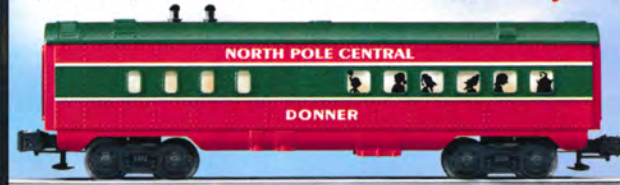

(6-36847) Polar Express Steam TrainSounds Tender \$114.99

TrainSounds™

NEW!

(6-25196) North Pole Central Vista Dome \$44.99

(6-25197) North Pole Central Baggage Car \$44.99

(6-35135) North Pole Central Diner \$44.99

BOXCAR PLAYS 12 CAROLS!

NORTH POLE CENTRAL LINES

(6-35134) North Pole Full Vista Dome \$44.99

NEW!

North Pole Central Christmas Train

The North Pole Central Christmas Train departs from the snowy arctic, bringing holiday cheer to all points south. On board the train, an elf chases a reindeer around a crate load, and the boxcar plays 12 Christmas carols. This festive train runs around a generous FasTrack loop with power supplied by a PowerMax Transformer.