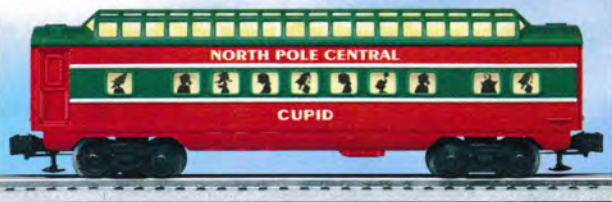

BOXCAR PLAYS 12 CAROLS!

NORTH POLE CENTRAL LINES

(6-35134) North Pole Full Vista Dome \$44.99

NEW!

North Pole Central Christmas Train

The North Pole Central Christmas Train departs from the snowy arctic, bringing holiday cheer to all points south. On board the train, an elf chases a reindeer around a crate load, and the boxcar plays 12 Christmas carols. This festive train runs around a generous FasTrack loop with power supplied by a PowerMax Transformer.