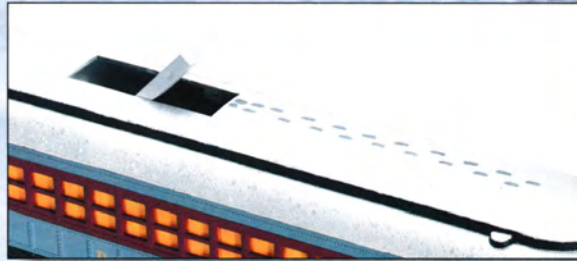

TM & © Warner Bros. Entertainment Inc.