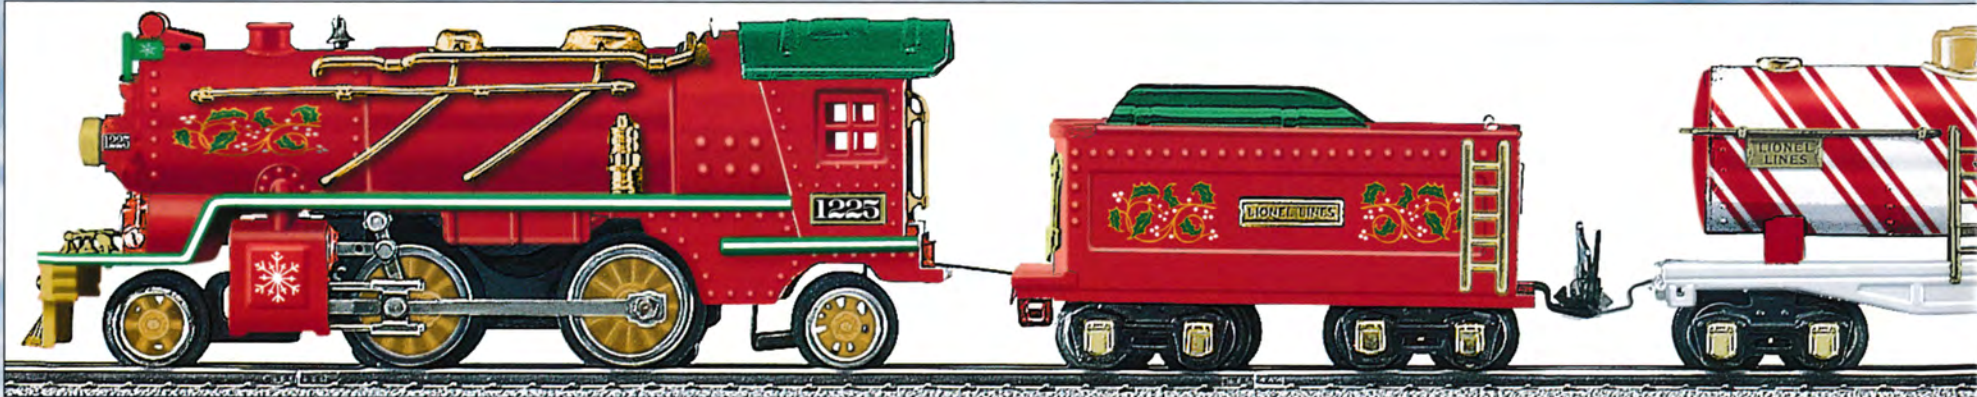

Christmas Tinplate Set

Decorate your layout in classic holiday style! New for 2008, Lionel offers a very special O gauge tinplate train decorated in festive red and green. Embellished with bright ornamentation, this evocative set will bring Christmas past right into the present. Heading the train is a 2-4-2 steam locomotive and tender. Completing the colorful consist is a candy cane tank car, a present dump car with tilting bin, and an observation car carrying Santa himself!

SET FEATURES:

- #261-type locomotive and tender, #654-type tank car, #659-type dump car with tilting body, #601-type observation car with Santa figure

LOCOMOTIVE FEATURES:

- Transformer controlled forward, neutral, and reverse operation
- TrainSounds sound system with chuffing, steam whistle, and bell
- Powerful AC motor
- Operating headlight
- Manually adjustable volume control
- Metal locomotive body, frame, and trucks
- Metal tender body and trucks

ROLLING STOCK FEATURES:

- Die-cast metal trucks with operating latch couplers
- Metal frames and bodies
- Operating dump car
- Present load in dump car
- Illuminated interior in observation car
- Santa figure in observation car

Individually boxed

Length: 41"

Minimum Curve: O-27

Track and transformer sold separately