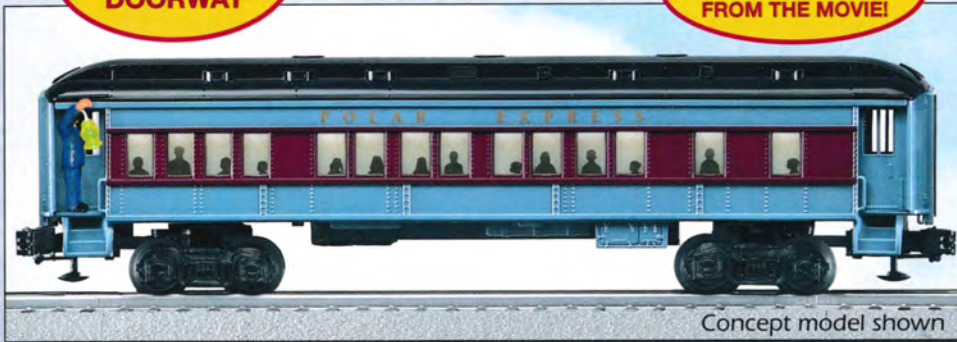

**CONDUCTOR
FIGURE IN
DOORWAY**

**REAL CONDUCTOR
ANNOUNCEMENT
FROM THE MOVIE!**

(6-36875) Polar Express Coach with Announcement $114.99