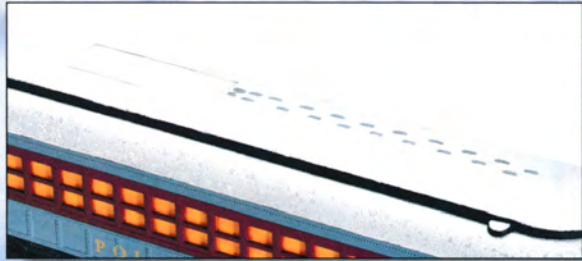

TM & © Warner Bros. Entertainment Inc.